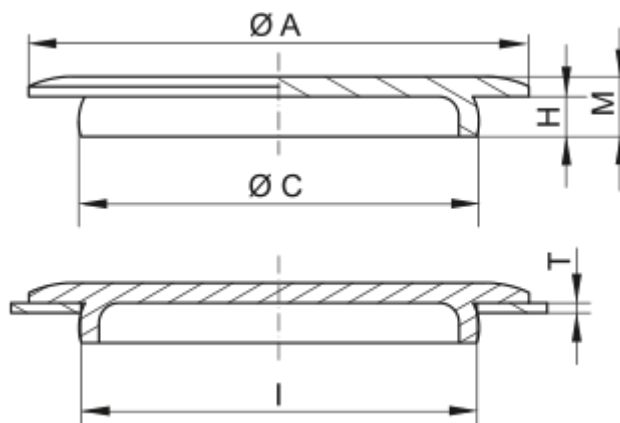

Data Sheet

Article number: 59GPN9102967

Description: KLEE Universal flat design GPN 910 - 20 (Wall thickness 1)

Measures

A = 35

C = 20.5

H = 5

L = 20

M = 7.5

T = 1